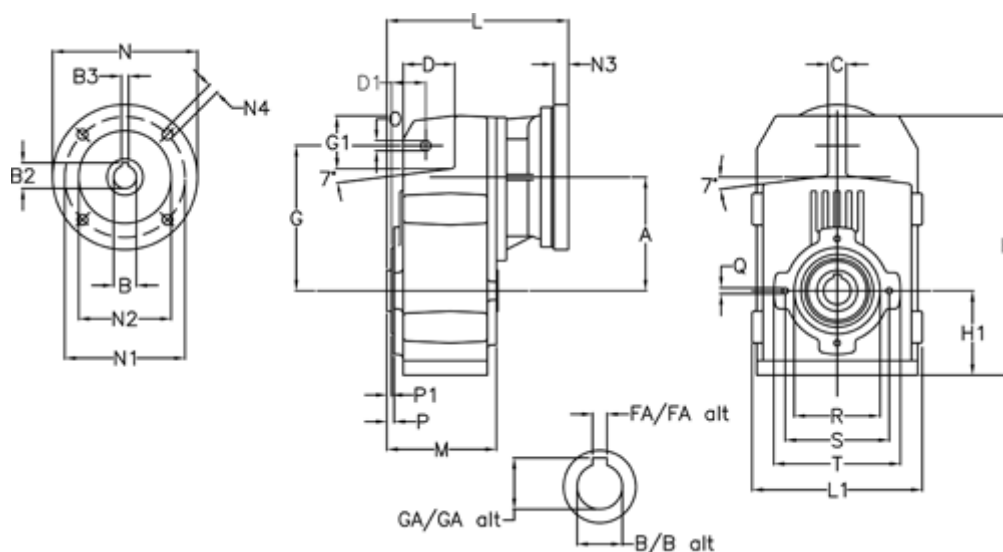

Article number: 29560401714235  
 Description: Shaft mounted gear  
 A412H40-17,1-P90B5

## Measures

A = 175.75	FA = 12	M = 144.0	Q = M12x19
B = 40	G = 218	N = 200	R = 130
B1 = 24	G1 = 97.5	N1 = 165	S = 165
B2 = 27.3	GA = 43.0	N2 = 130	T = 200
B3 = 8	H = 389.0	N4 = M10x20	
C = 16	H1 = 116.0	O = 14	
D = 79.0	L = 265.5	P = 7.5	
D1 = 56.5	L1 = 242	P1 = 3.5	